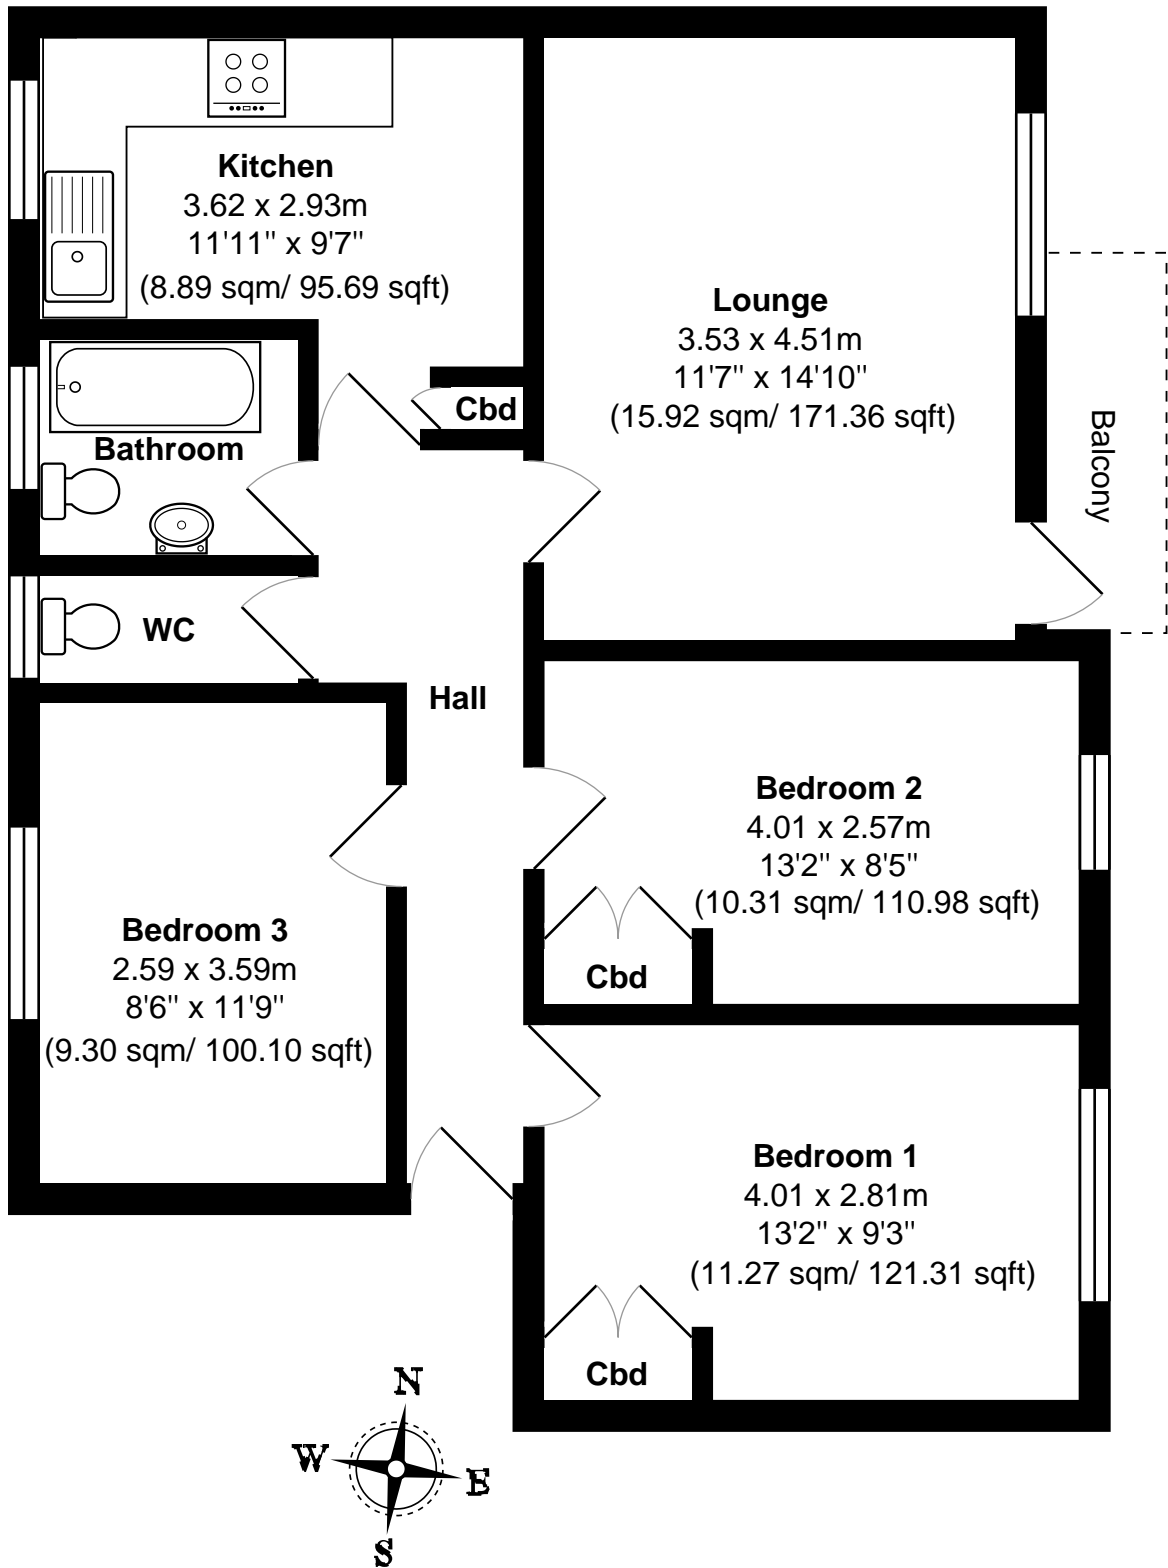

# Floor Plan

Address:  
Solander Gardens  
London  
E1

Gross Internal Floor Area 71.2 m<sup>2</sup> ... 766 ft<sup>2</sup>

All measurements are approximate and for display purposes only