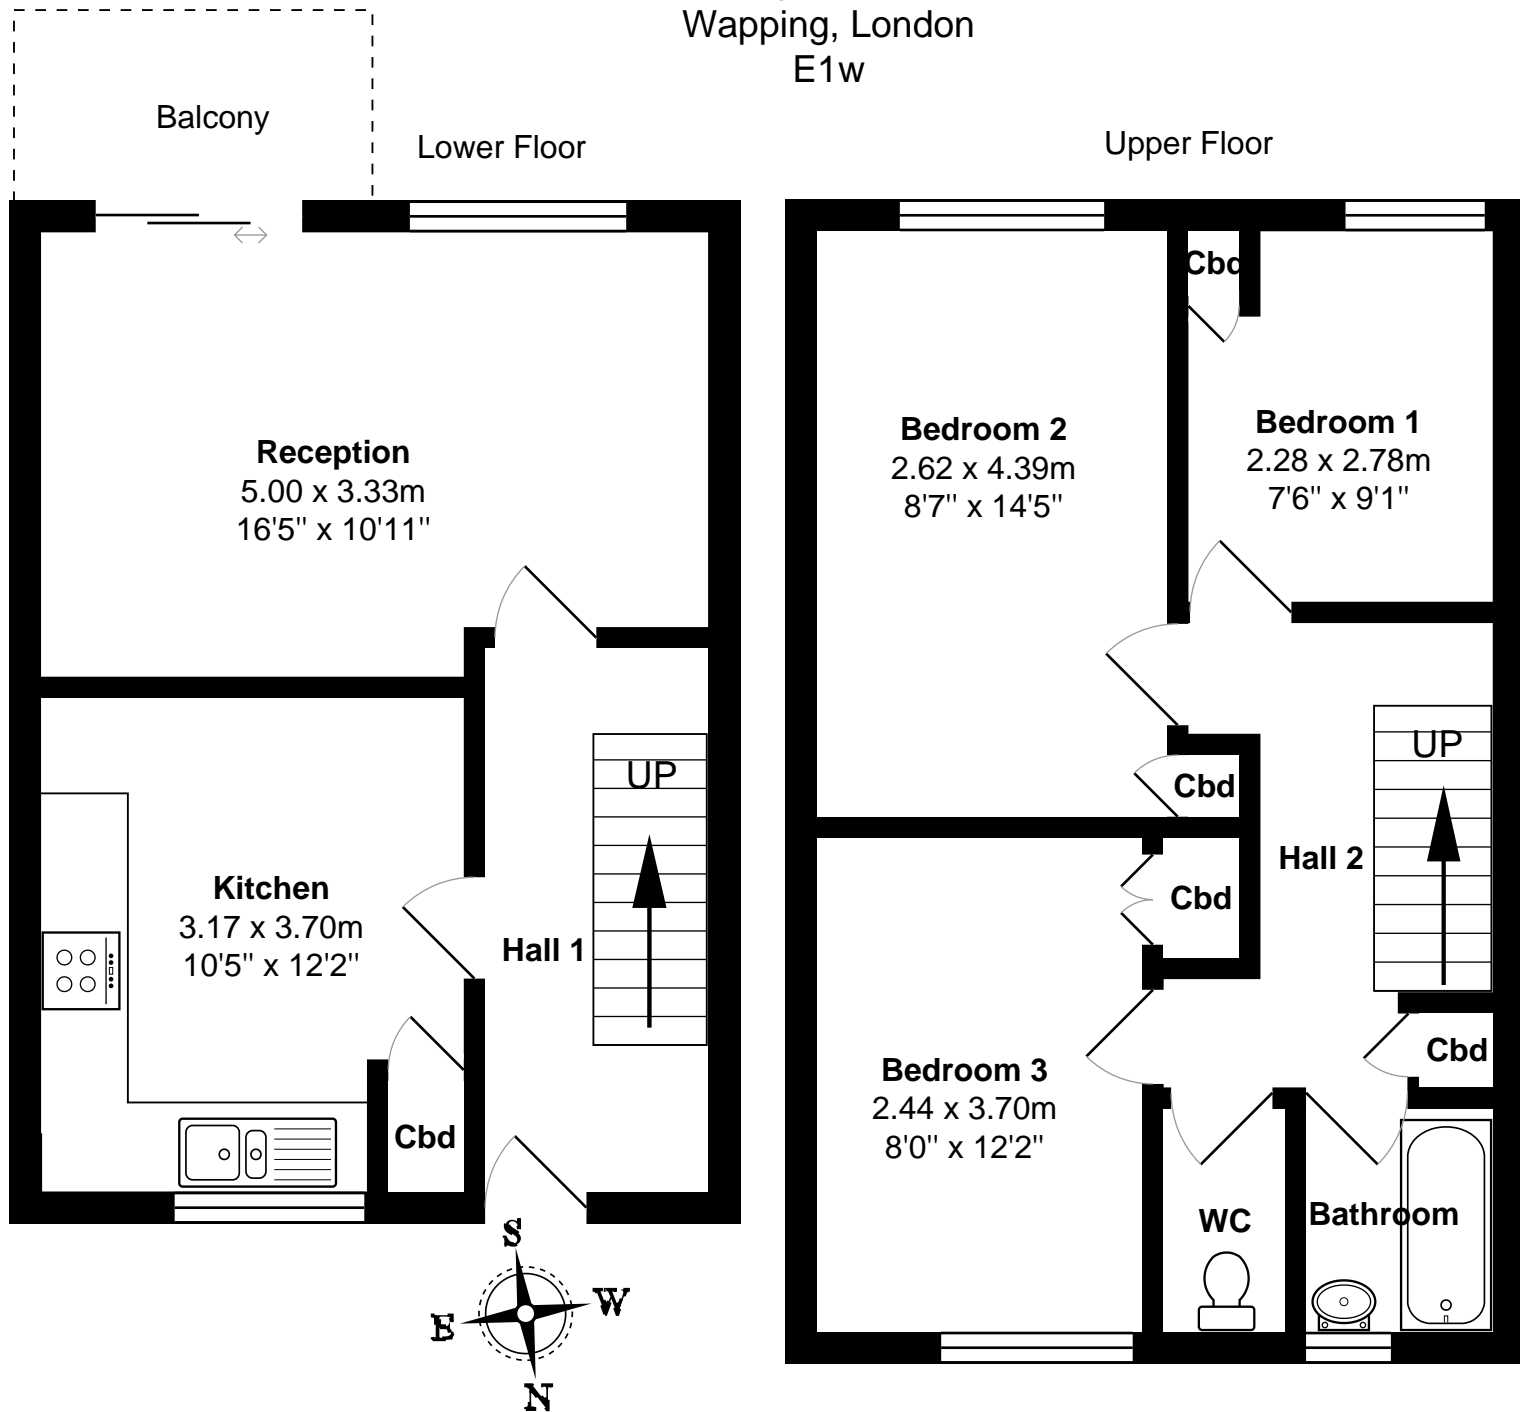

Floor Plan

Address:
Doughty Court,
Wapping, London
E1w

Total Area: 77.8 m² ... 837 ft²

All measurements are approximate and for display purposes only