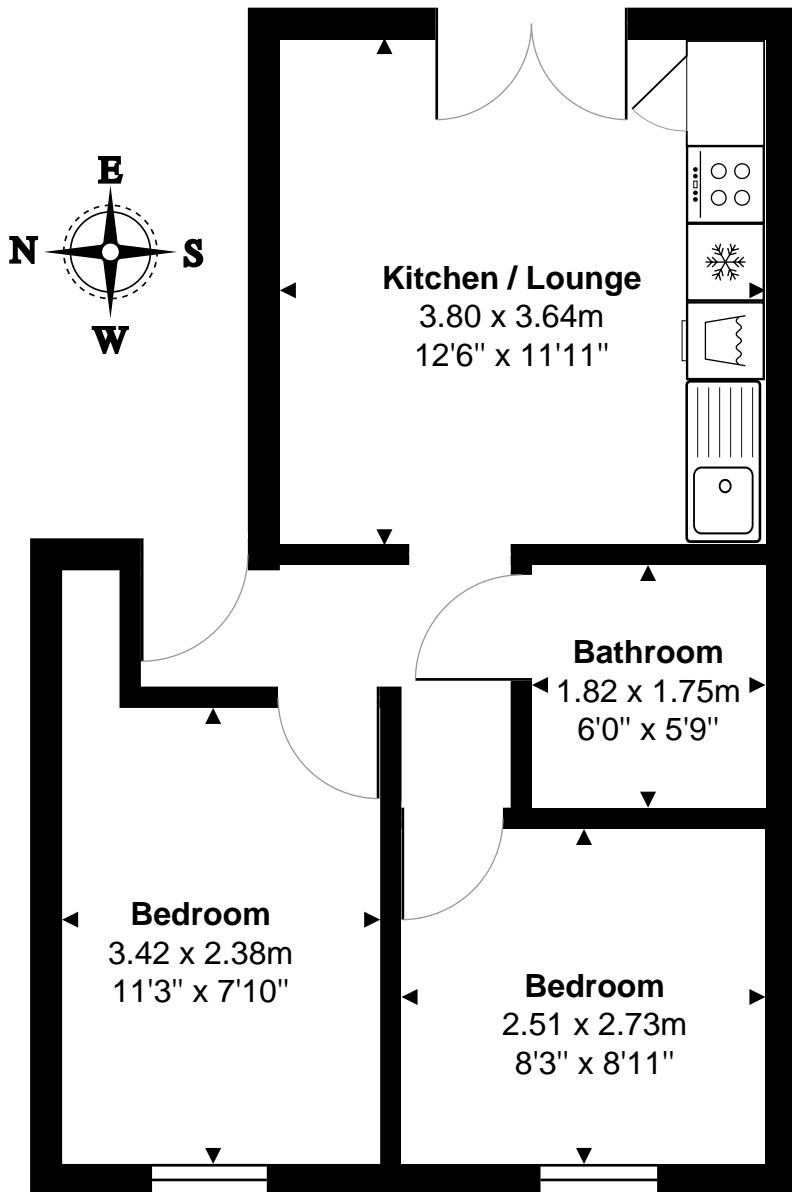

Cannon Street Road

First Floor

Total Area: 38.0 m² ... 409 ft²

All measurements are approximate and for display purposes only

THIS FLOORPLAN IS PROVIDED WITHOUT WARRANTY OF ANY KIND.
CITY REALTOR DISCLAIMS ANY WARRANTY INCLUDING, WITHOUT LIMITATION,
SATISFACTORY QUALITY OR ACCURACY OF DIMENSIONS